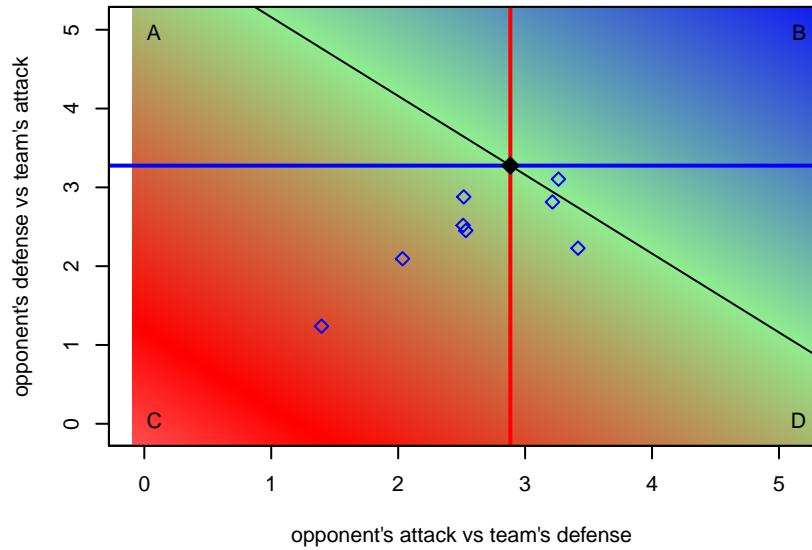

# NSC Impact G98

, OR  
G98 total strength=1689  
attack=26.47 defense=17.88

alt names used:

Venues played:  
2015 Clash At the Border Gold/Silver/Bronze H  
2015 Oswego Nike Cup Super Group Gold U19

**attack and defense variance (black dot)  
relative to other teams  
and top 10 in region**

**attack and defense rating  
relative to others at age  
and all opponents in last 13 months**

**attack and defense rating  
relative to others at age  
and all opponents in last 13 months**

**Performance relative to 13 month average**

**Performance relative to 13 month average**

Distribution of opponents  
 Red = Lose zone, Blue = Win zone, Green = Even  
 Black line separates win/lose zones

lot. A=Neither has attack advantage, B=Opponent has both attack and defense advantage, C=Opponent has both attack and defense disadvantage, D=Both have