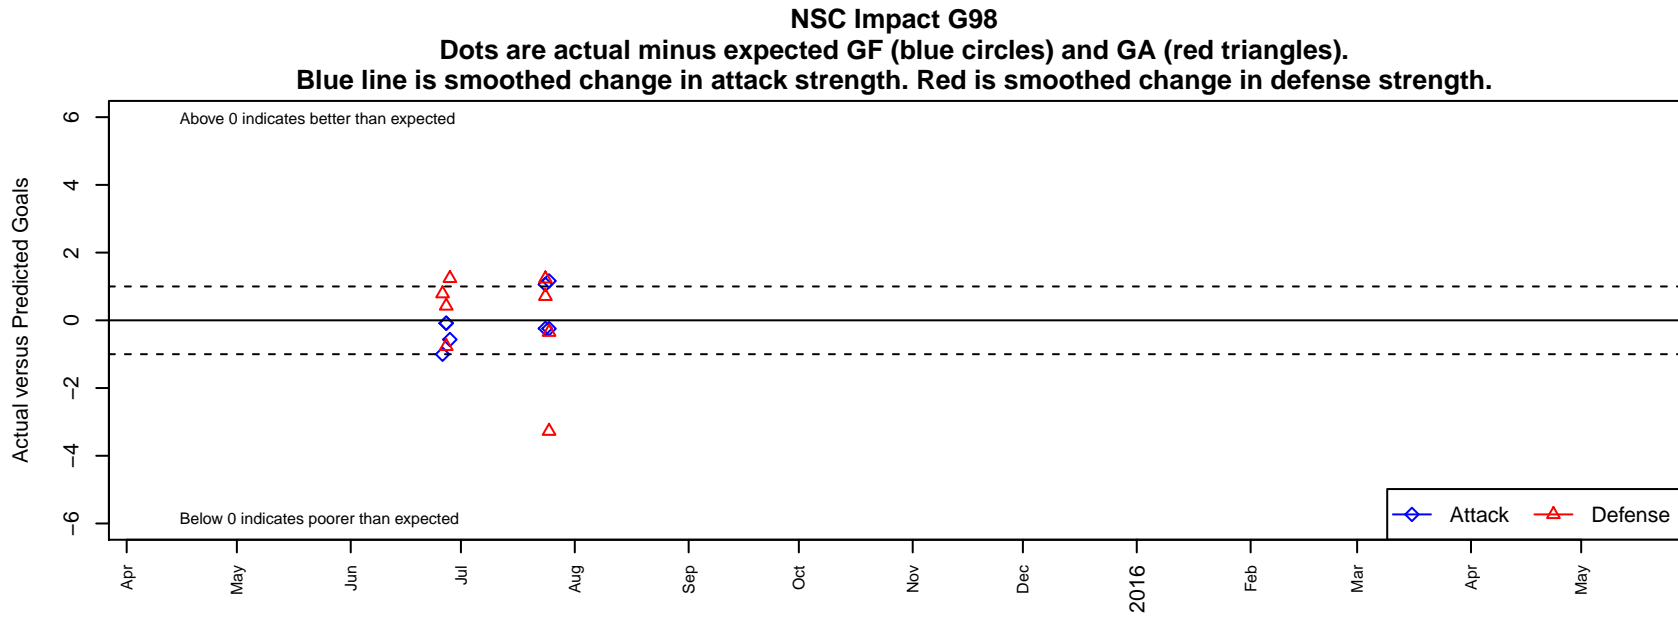

# NSC Impact G98

, OR  
G98 total strength=1689  
attack=26.47 defense=17.88

alt names used:

Venues played:  
2015 Clash At the Border Gold/Silver/Bronze H  
2015 Oswego Nike Cup Super Group Gold U19

**attack and defense variance (black dot)  
relative to other teams  
and top 10 in region**

**attack and defense rating  
relative to others at age  
and all opponents in last 13 months**

**attack and defense rating  
relative to others at age  
and all opponents in last 13 months**

**Performance relative to 13 month average**

**Performance relative to 13 month average**

Distribution of opponents  
 Red = Lose zone, Blue = Win zone, Green = Even  
 Black line separates win/lose zones

lot. A=Neither has attack advantage, B=Opponent has both attack and defense advantage, C=Opponent has both attack and defense disadvantage, D=Both have